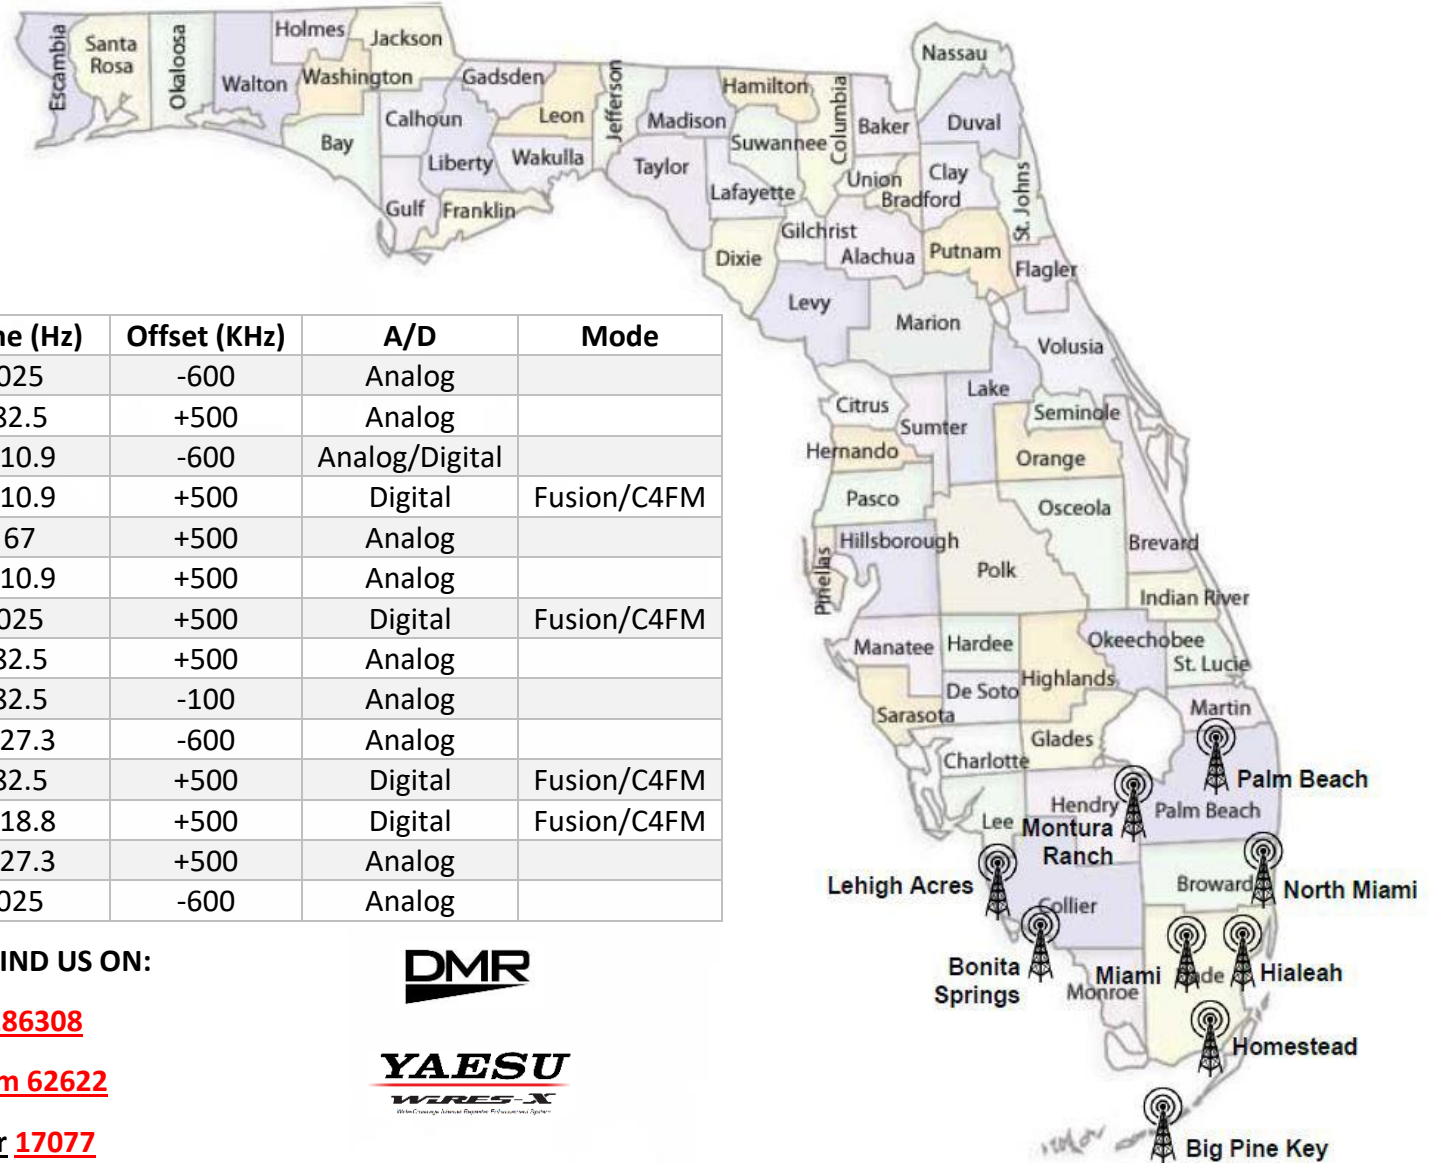

# Statewide Amateur Radio Network “La Grande”

## Operational Sites as of January 5, 2023

**YOU MUST BE A FEDERALLY LICENSED AMATEUR RADIO OPERATOR WITH A CALLSIGN TO USE “LA GRANDE”**

REPEATER SITE	TX (MHz)	Tone (Hz)	Offset (KHz)	A/D	Mode
Aventura	145.470	025	-600	Analog	
Bonita Springs	443.525	82.5	+500	Analog	
Lehigh Acres	145.150	110.9	-600	Analog/Digital	
Lehigh Acres	442.800	110.9	+500	Digital	Fusion/C4FM
Lehigh Acres	444.500	67	+500	Analog	
Little Havana	443.525	110.9	+500	Analog	
Loxahatchee	444.500	025	+500	Digital	Fusion/C4FM
Montura Ranch	443.525	82.5	+500	Analog	
Montura Ranch	29.620	82.5	-100	Analog	
Montura Ranch	145.350	127.3	-600	Analog	
Montura Ranch	444.400	82.5	+500	Digital	Fusion/C4FM
North Miami	442.800	118.8	+500	Digital	Fusion/C4FM
Palm Beach	443.525	127.3	+500	Analog	
South Miami	145.150	025	-600	Analog	